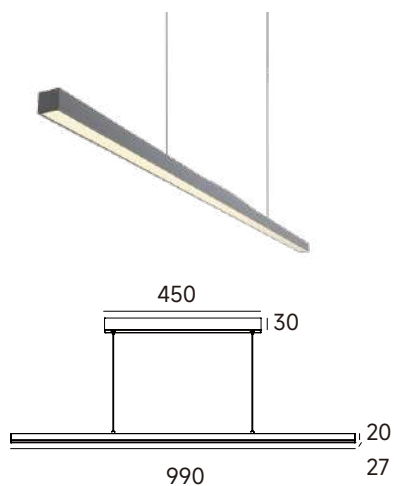

WH BK

## In-line

- Material: Aluminum + PC diffuser.
- Voltage: 220-240V.
- 0-10 Dimmable/Non Dimmable.

LED RA>90

CODE	Watts	CCT	Lumen
3P38212	24W	3000K	1560 lm